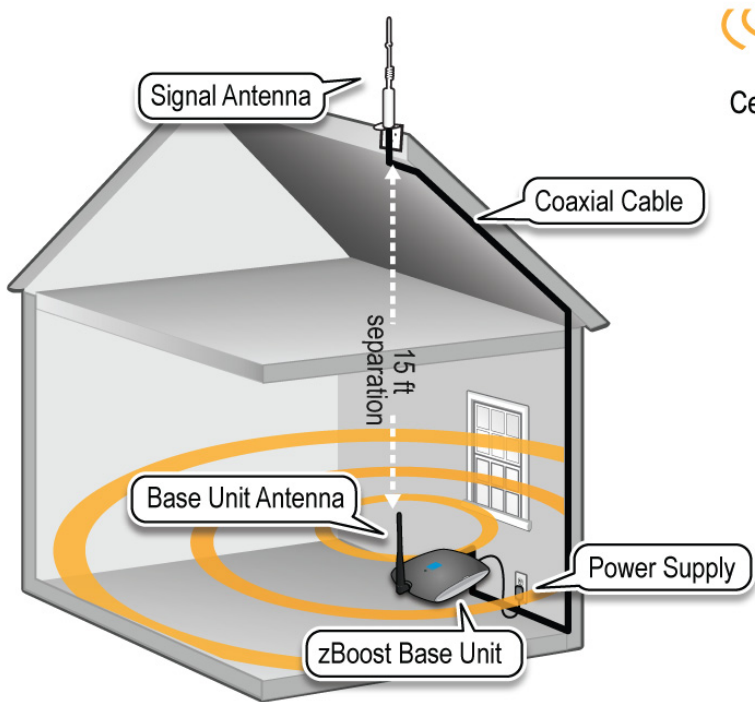

zBoost® DataBlast YX550-ALTE-AWS For AT&T LTE and AWS

Benefits include:

- Increases 4G LTE on the AT&T network and AWS data speeds on T-Mobile
- Improves upload and download speeds
- Increases indoor signal coverage – up to 2500 sq feet
- Easy to set up – comes complete with everything needed
- No cradle or connections to your mobile device
- Extends mobile device battery life (uses less power when signal is stronger)
- Protects the carrier network using patented technology

Technical Specification for YX550-ALTE-AWS		
	Specifications for zBoost ALTE Band	Specifications for zBoost AWS Band
Frequency	Uplink: 704 to 716MHz Downlink: 734 to 746MHz	Uplink: 1710 to 1755MHz Downlink: 2110 to 2155MHz
Band Supported	17	4
Network(s)	LTE (AT&T)	AWS
Output Power	+20dBm in UL and +13dBm in DL	+20dBm in UL and +10dBm in DL
General Product Specs		
System Gain	60dB	
Power Consumption – Power Supply Current	3W standby; 7W max signal - 2.0A Max	
Wall Supply Voltage	100-240VAC 50-60 Hz ; 5.0VDC	
System Certifications	FCC Parts 15 & 22, Industry Canada	
Base Unit Size and Weight	5" x 7" x 1.25" – 9 oz.	
Operating Conditions	Indoor Use Only (40 ^o - 105 ^o F)	
Coverage (open areas)	Up to 2500 sq ft	