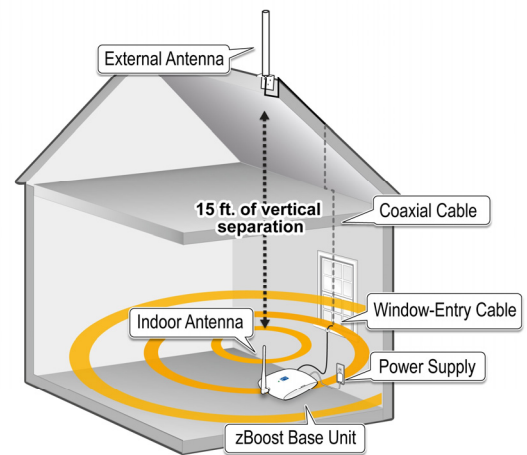

zBoost SOHO Max™ ZB545M

Cell Phone Signal Booster

zBoost, a leader in consumer cell phone signal boosters, offers the new zBoost SOHO Max as the solution to your missed and dropped calls inside your building. The zBoost SOHO Max boosts cell phone signals for voice calls and text for all major carriers.

The zBoost SOHO Max captures the reliable cellular signal you have outdoors and rebroadcasts it indoors, **up to 3,500 square feet**, so you can enjoy clearer, faster and more reliable service without interruption.

Everything you need is included: amplifier base unit, indoor antenna, power supply, 15 ft. and 35 ft. of RG6 cable, flat window entry cable, external antenna, and mounting hardware.

Benefits include:

- High performing dual band signal booster - coverage **up to 3,500 sq. ft.** (up to 69 dB system gain)
- Ideal for buildings that have reliable outside signal
- Reduces dropped and missed calls and can provide faster 3G data performance for multiple simultaneous users
- Boosts performance on iPhone™, Samsung™, Android™ and other phones and mobile devices
- Automatically operates at maximum gain – no manual adjustments needed
- Extends phone battery life - phone uses less power when the indoor signal is stronger
- Easier to set up - window entry cable included
- Designed in Silicon Valley – Made in North America