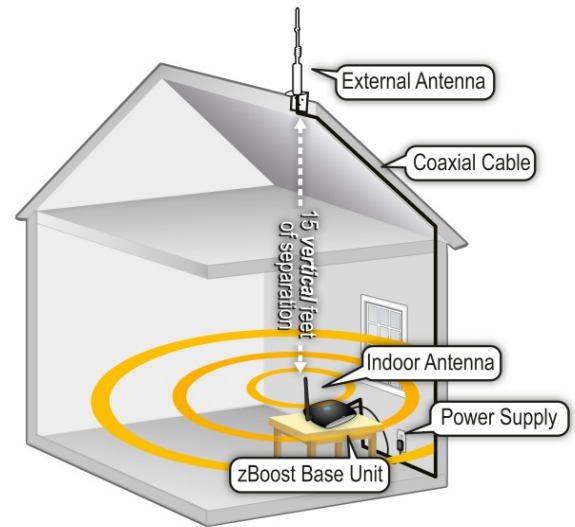

Technical Specifications	
PCS	
Frequency	1850 to 1990 MHz
System Gain	70 dB
Networks	CDMA, GSM, GPRS, EDGE, EVDO, 1xRTT, UMTS, HSPA, 3G
Cellular	
Frequency	824 to 894 MHz
System Gain	62 dB
Networks	CDMA, GSM, GPRS, EDGE, EVDO, 1xRTT, UMTS, HSPA, 3G
Verizon LTE	
Frequency	746 to 787 MHz
System Gain	61 dB
Networks	LTE (Verizon)
AT&T LTE	
Frequency	704 to 746 MHz
System Gain	61 dB
Networks	LTE (AT&T)
General	
Power Consumption	3W standby; 7W max signal - 2.5A Max
Wall Supply Input; Voltage	100-240VAC 50-60 Hz; 5.0VDC
System Certifications	FCC Parts 15 & 20, Industry Canada
Base Unit Size and Weight	5" x 7" x 1.25" – 9 oz.
Coverage (open areas)	Up to 2,500 sq. ft.