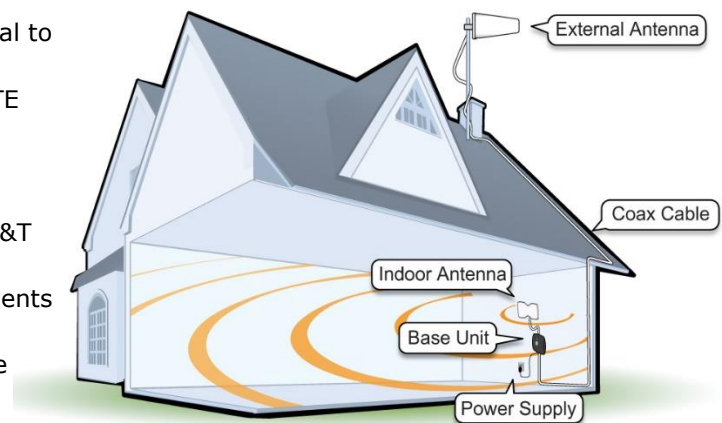

zBoost TRIO PRO™ ZBC775-A

Tri-Band AT&T 4G LTE Cell Phone Signal Booster

zBoost, a leader in consumer cell phone signal boosters, offers the improved zBoost TRIO PRO as the solution to missed and dropped calls inside large residential areas or buildings. The zBoost TRIO PRO boosts AT&T 4G LTE data as well as voice and text for all major carriers.

The zBoost TRIO PRO captures the marginal to reliable cellular signal you have outdoors and rebroadcasts it indoors, **up to 8,000 square feet**, so you can enjoy clearer, faster and more reliable service without interruption.

The ZBC775-A is backed by a 2-year manufacturer's warranty replacement and ships complete with an amplifier base unit, indoor antenna, power supply, 50 ft. and 15 ft. of RG-6 cable, external antenna, and mounting hardware.

Benefits include:

- High performance tri-band signal booster – coverage **up to 8,000 sq. ft.** (up to 85 dB system gain)
- Ideal for large residential areas or buildings use with marginal to reliable outside signal
- Reduces dropped and missed calls and provides faster 4G LTE data performance for multiple simultaneous users
- Boosts performance for iPhone™, Samsung™, Android™ and other phones and mobile devices
- Compatible with mobile phones and devices operating on AT&T 4G LTE, CEL (800 MHz) and PCS (1900 MHz)
- Automatically operates at optimal gain – no manual adjustments needed
- Extends phone battery life - phone uses less power when the indoor signal is stronger
- Designed in Silicon Valley – Made in North America